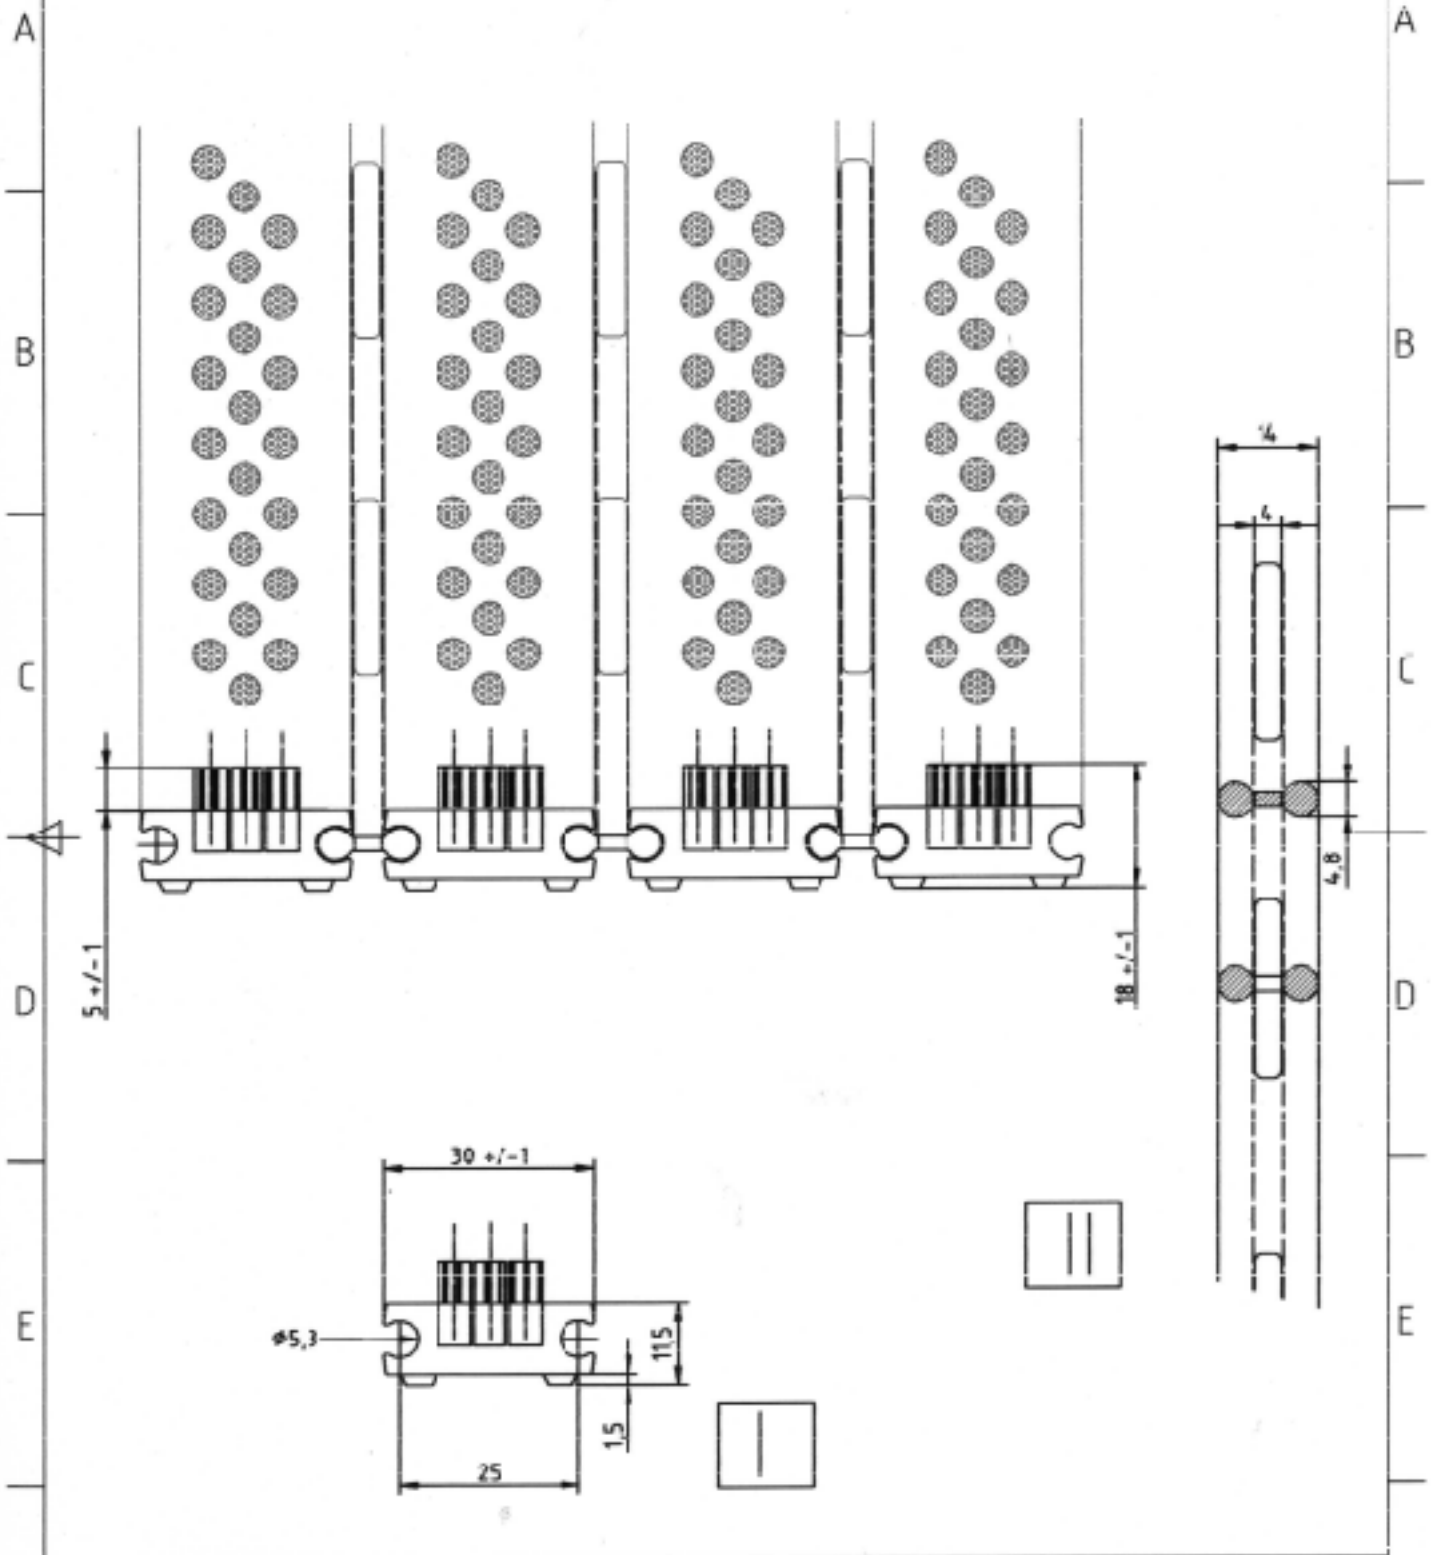

Pos.No	Omschrijving / Description / Umschreibung	Mat.1	Mat.2	Spec.
I	SLIMLINE-Borstelstrip/SLIMLINE-Brushstrip/SLIMLINE-Buerstenrib	PVC/coex-EPDM		PA66
II	Verbindingsnoer / Connectionstrip / Verbindungs-Schaur	PVC		

Itemref	Quantity	Title/Name, designation, material, dimension etc	Article No./Reference		
Designed by TCC/DZ	Checked by TCC	Approved by - date ARI:	Filename PROFILES	Date SEPT_08,2003	Scale 1:1/5:1
ALMELODE BORSTELINDUSTRIE <i>Slottenhaar bv</i>			SLIM-LINE		
			015.0030		Edition